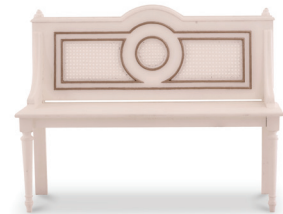

Rotund Bench

76460

37H x 49W x 21D "

Finish: OBG GLD